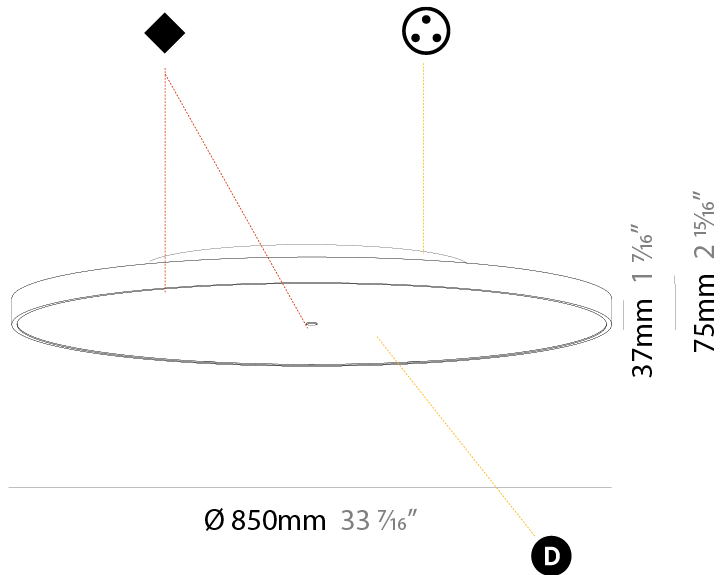

GENERAL

Series: Sign Diva
Subseries: Sign Diva
Brand: Prolicht
Division: Architectural
Mounting Type: Surface
Mounting Location: Ceiling
Subcategory: Ambient

PHYSICAL

Shape: Round
Diameter (mm): 850
Diameter (in): 33 ⁷/₁₆"
Height (mm): 75
Height (in): 2 ¹⁵/₁₆"
Light Distribution: Direct / Indirect
Weight (kg): 12.906
Weight (lbs): 28.453
Diffuser: Direct - PMMA - Opal/Micro-Prism/Sparkling Secret/Vintage Industrial with Shine Ring / Indirect - White/Yellow/Orange/Red/Blue/Green
Fixture Finish: SSR / BKV / CWI / CRY / HAB / UFT / ITA / RUA / FTG / MYG / LOD / PUS / FRO / FUP / KIA / POP / BLS / SPG / MEY / GOH / GUM / CHC / COM / ABZ / JAG / OBR / MOS / ROR
Fixture Material: Extruded Aluminum / Steel

ELECTRICAL

Lamp Type: LED (Zhaga Standard)
Input Wattage (W): 96.8
Total Output Wattage (W): 76.8
Dimming: Tri-Mode (Non-Dimming and Phase Dimming (120Vac only) and 0-10V Dimming)
Driver Included: Yes
Driver Location: Integrated
Driver Type: Constant Current - Universal
Driver Class: Class 2
Input Voltage (V): 120 - 277
Constant Current (MA): 600

LED

Color Temperature (°K): 3000 / 3500 / 4000
Max. Delivered Lumen (lm): 11160 / 11388 / 11620
CRI: >90 CRI
Lamp Life (hrs): 50000

OPTICAL

RATINGS AND CERTIFICATIONS

Certified By: Certified for North American Standards
IP rating: IP20

PROJECT
TYPE
SPECIFIER
QUANTITY
DATE