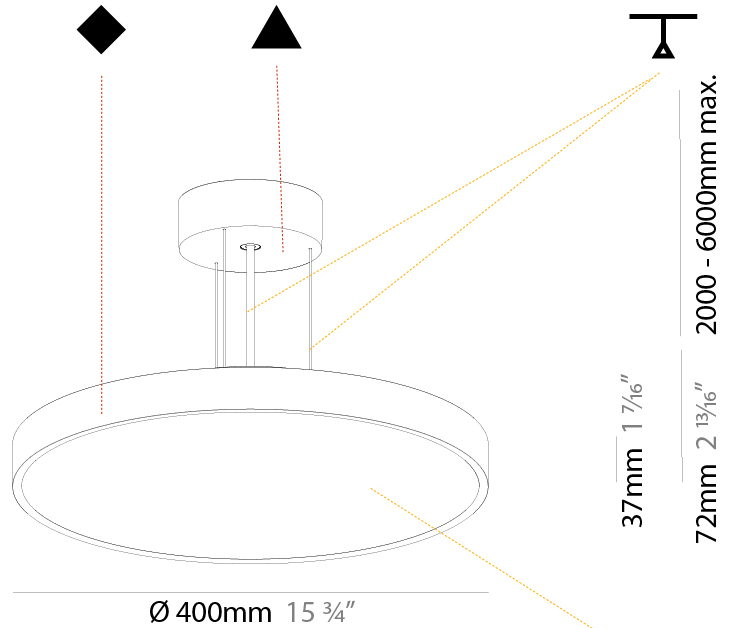

GENERAL

Series: Sign Diva
Subseries: Sign Diva
Brand: Prolicht
Division: Architectural
Mounting Type: Suspension
Mounting Location: Ceiling
Subcategory: Pendant

PHYSICAL

Shape: Round
Diameter (mm): 400
Diameter (in): 15 3/4
Height (mm): 72
Height (in): 2 13/16
Max. Overall Height (mm): 2072
Max. Overall Height (in): 81 9/16
Light Distribution: Direct
Weight (kg): 2.972
Weight (lbs): 6.55
Diffuser: PMMA - Opal / Micro-Prism / Sparkling Secret / Vintage Industrial with Shine Ring
Fixture Finish: SSR / BKV / CWI / CRY / HAB / UFT / ITA / RUA / FTG / MYG / LOD / PUS / FRO / FUP / KIA / POP / BLS / SPG / MEY / GOH / GUM / CHC / COM / ABZ / JAG / OBR / MOS / ROR
Fixture Material: Extruded Aluminum / Steel
Cable Details: 2000mm or 6000mm Transparent Cable

ELECTRICAL

Lamp Type: LED (Zhaga Standard)
Input Wattage (W): 19.8
Total Output Wattage (W): 16
Dimming: Tri-Mode (Non-Dimming and Phase Dimming (120Vac only) and 0-10V Dimming)
Driver Included: Yes
Driver Location: Integrated
Driver Type: Constant Current - Universal
Driver Class: Class 2
Input Voltage (V): 120 - 277
Constant Current (MA): 500

LED

Color Temperature (°K): 2700 / 3000 / 3500 / 4000
Max. Delivered Lumen (lm): 1160 / 1733 / 1741 / 1776
CRI: >90 CRI
Lamp Life (hrs): 50000

OPTICAL

RATINGS AND CERTIFICATIONS

Certified By: Certified for North American Standards
IP rating: IP20