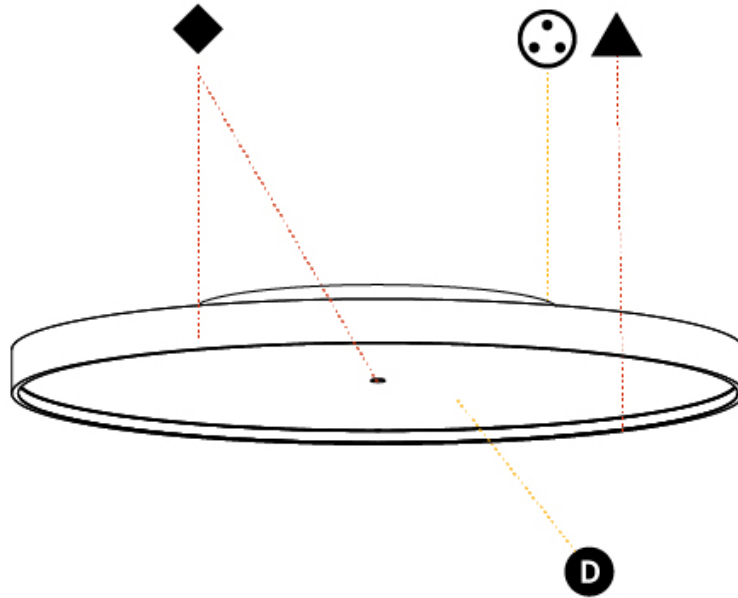

SIGN DIVA SURFACE

A3D088-

PROJECT	_____
TYPE	_____
SPECIFIER	_____
QUANTITY	_____
DATE	_____