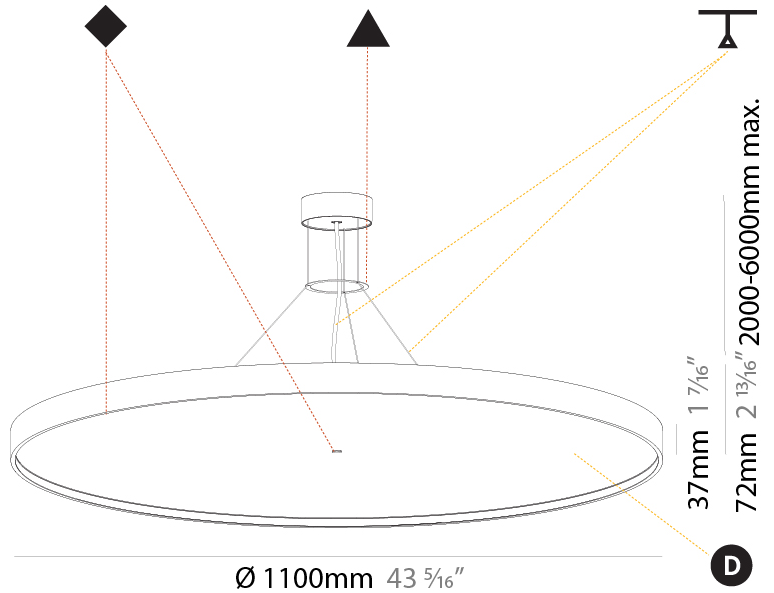

GENERAL

Series: Sign Diva
Subseries: Sign Diva
Brand: Prolicht
Division: Architectural
Mounting Type: Suspension
Mounting Location: Ceiling
Subcategory: Pendant

PHYSICAL

Shape: Round
Diameter (mm): 1100
Diameter (in): 43 ⁵/₁₆"
Height (mm): 72
Height (in): 2 ¹³/₁₆"
Light Distribution: Direct / Indirect
Weight (kg): 20.78
Weight (lbs): 45.81
Diffuser: PMMA - Opal / Micro-Prism / Sparkling Secret / Vintage Industrial
Fixture Finish: SSR / BKV / CWI / CRY / HAB / UFT / ITA / RUA / FTG / MYG / LOD / PUS / FRO / FUP / KIA / POP / BLS / SPG / MEY / GOH / GUM / CHC / COM / ABZ / JAG / OBR / MOS / ROR
Fixture Material: Extruded Aluminum / Steel
Cable Details: 2,000mm/78 3/4" or 6,000mm/236 1/4" Transparent Cable

ELECTRICAL

Lamp Type: LED (Zhaga Standard)
Input Wattage (W): 169.4 / 28.6
Total Output Wattage (W): 135 / 24
Dimming: Tri-Mode (Non-Dimming and Phase Dimming (120Vac only) and 0-10V Dimming)
Driver Included: Yes
Driver Location: Integrated
Driver Type: Constant Current - Universal
Driver Class: Class 2
Input Voltage (V): 120 - 277
Constant Current (MA): 600 / 350

LED

Color Temperature (*K): 2700 / 3000 / 3500 / 4000
Max. Delivered Lumen (lm): 20030 / 20610 / 21050 / 21480
CRI: >90 CRI
Lamp Life (hrs): 50000

OPTICAL

RATINGS AND CERTIFICATIONS

Certified By: Certified for North American Standards
IP rating: IP20

PROJECT
TYPE
SPECIFIER
QUANTITY
DATE