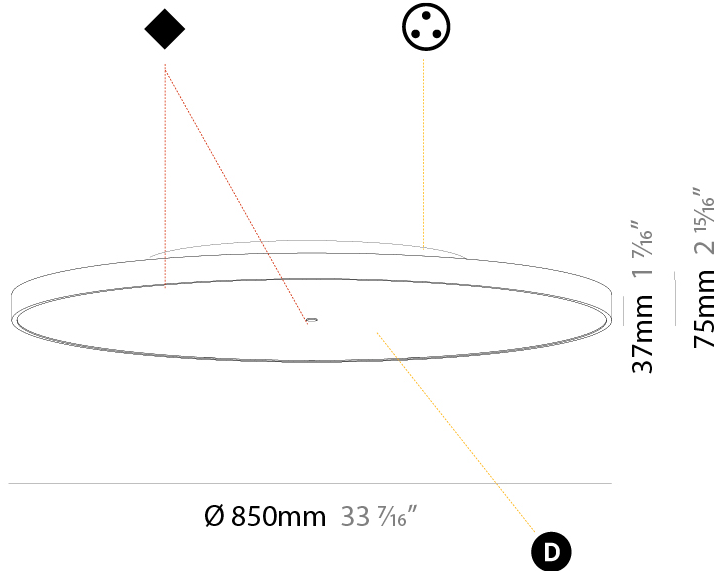

GENERAL

Series: Sign Diva
Subseries: Sign Diva Korona
Brand: Prolicht
Division: Architectural
Mounting Type: Surface
Mounting Location: Ceiling
Subcategory: Ambient

PHYSICAL

Shape: Round
Diameter (mm): 850
Diameter (in): 33 ⁷/₁₆
Height (mm): 89
Height (in): 3 ¹/₂
Light Distribution: Direct / Indirect
Weight (kg): 13.283
Weight (lbs): 29.284
Diffuser: Direct - PMMA - Opal/Micro-Prism/Sparkling Secret/Vintage Industrial / Indirect - White/Yellow/Orange/Red/Blue/Green
Fixture Finish: SSR / BKV / CWI / CRY / HAB / UFT / ITA / RUA / FTG / MYG / LOD / PUS / FRO / FUP / KIA / POP / BLS / SPG / MEY / GOH / GUM / CHC / COM / ABZ / JAG / OBR / MOS / ROR
Fixture Material: Extruded Aluminum / Steel

ELECTRICAL

Lamp Type: LED (Zhaga Standard)
Input Wattage (W): 96.8
Total Output Wattage (W): 76.8
Dimming: Tri-Mode (Non-Dimming and Phase Dimming (120Vac only) and 0-10V Dimming)
Driver Included: Yes
Driver Location: Integrated
Driver Type: Constant Current - Universal
Driver Class: Class 2
Input Voltage (V): 120 - 277
Constant Current (MA): 600

LED

Color Temperature (°K): 3000 / 3500 / 4000
Max. Delivered Lumen (lm): 11160 / 11388 / 11620
CRI: >90 CRI
Lamp Life (hrs): 50000

OPTICAL

RATINGS AND CERTIFICATIONS

Certified By: Certified for North American Standards
IP rating: IP20

PROJECT
TYPE
SPECIFIER
QUANTITY
DATE