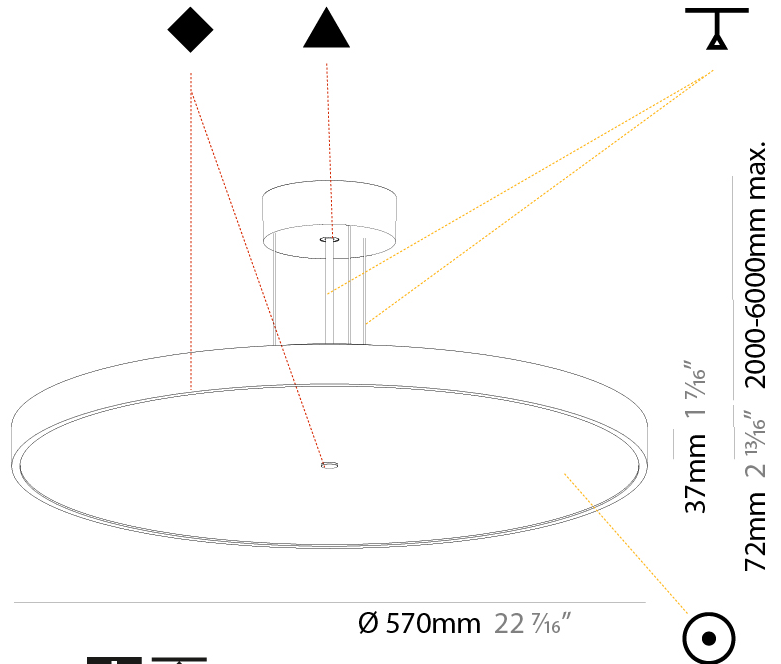

GENERAL

Series: Sign Diva
Subseries: Sign Diva
Brand: Prolicht
Division: Architectural
Mounting Type: Suspension
Mounting Location: Ceiling
Subcategory: Pendant

PHYSICAL

Shape: Round
Diameter (mm): 570
Diameter (in): 22 7/16
Height (mm): 72
Height (in): 2 13/16
Max. Overall Height (mm): 6072
Max. Overall Height (in): 239 1/16
Light Distribution: Direct
Weight (kg): 7.802
Weight (lbs): 17.2
Diffuser: [PMMA - Opal / Micro-Prism / Sparkling Secret / Vintage Industrial with Shine Ring](#)
Fixture Finish: [SSR / BKV / CWI / CRY / HAB / UFT / ITA / RUA / FTG / MYG / LOD / PUS / FRO / FUP / KIA / POP / BLS / SPG / MEY / GOH / GUM / CHC / COM / ABZ / JAG / OBR / MOS / ROR](#)
Fixture Material: [Extruded Aluminum / Steel](#)
Cable Details: [2000mm or 6000mm Transparent Cable](#)

ELECTRICAL

Lamp Type: LED (Zhaga Standard)
Input Wattage (W): 58.3
Total Output Wattage (W): 53
Dimming: [Tri-Mode (Non-Dimming and Phase Dimming (120Vac only) and 0-10V Dimming)](#)
Driver Included: Yes
Driver Location: Integrated
Driver Type: [Constant Current - Universal](#)
Driver Class: [Class 2](#)
Input Voltage (V): 120 - 277
Constant Current (MA): 350

LED

[Color Temperature (°K): 2700 / 3000 / 3500 / 4000](#)
Max. Delivered Lumen (lm): 5060 / 6120 / 6233 / 6360
CRI: >90 CRI
Lamp Life (hrs): 50000

OPTICAL

RATINGS AND CERTIFICATIONS

Certified By: [Certified for North American Standards](#)
IP rating: [IP20](#)

PROJECT _____
TYPE _____
SPECIFIER _____
QUANTITY _____
DATE _____