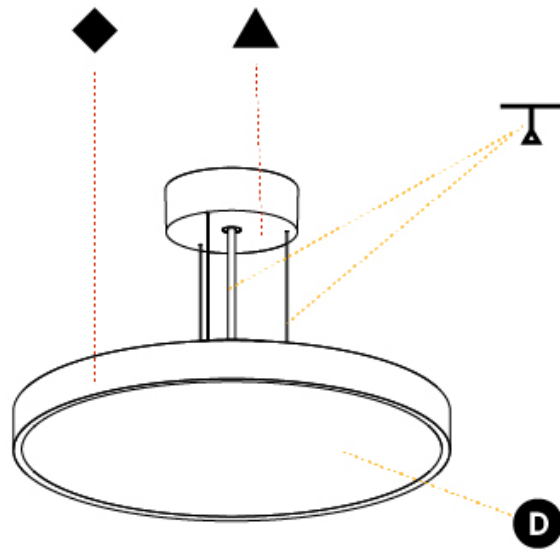

Certified By: Certified for North American Standards
 IP rating: IP20

51mm 2"
 86mm 3 3/8" 2000-6000mm max.

Ø 400mm 15 3/4"

SIGN DIVA KORONA SUSPENSION

A300011-

PROJECT
TYPE
SPECIFIER
QUANTITY
DATE

SIGN DIVA KORONA SUSPENSION