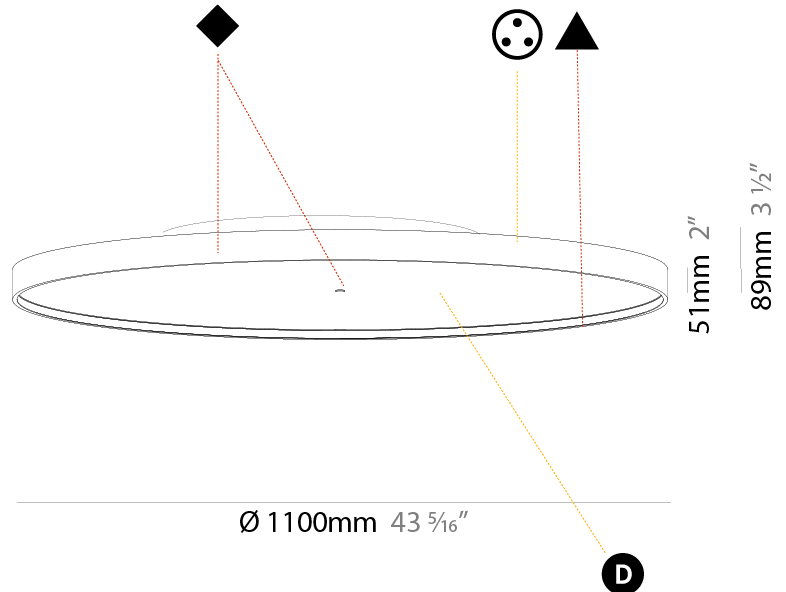

GENERAL

Series: Sign Diva
Subseries: Sign Diva Korona
Brand: Prolicht
Division: Architectural
Mounting Type: Surface
Mounting Location: Ceiling
Subcategory: Ambient

PHYSICAL

Shape: Round
Diameter (mm): 1100
Diameter (in): 43 ⁵/₁₆"
Height (mm): 89
Height (in): 3 ¹/₂"
Light Distribution: Direct / Indirect
Weight (kg): 18.901
Weight (lbs): 41.67
Diffuser: Direct - PMMA - Opal/Micro-Prism/Sparkling Secret/Vintage Industrial / Indirect - White/Yellow/Orange/Red/Blue/Green
Fixture Finish: SSR / BKV / CWI / CRY / HAB / UFT / ITA / RUA / FTG / MYG / LOD / PUS / FRO / FUP / KIA / POP / BLS / SPG / MEY / GOH / GUM / CHC / COM / ABZ / JAG / OBR / MOS / ROR
Fixture Material: Extruded Aluminum / Steel

ELECTRICAL

Lamp Type: LED (Zhaga Standard)
Input Wattage (W): 169.4
Total Output Wattage (W): 134
Dimming: Tri-Mode (Non-Dimming and Phase Dimming (120Vac only) and 0-10V Dimming)
Driver Included: Yes
Driver Location: Integrated
Driver Type: Constant Current - Universal
Driver Class: Class 2
Input Voltage (V): 120 - 277
Constant Current (MA): 600

LED

Color Temperature (°K): 3000 / 3500 / 4000
Max. Delivered Lumen (lm): 19520 / 19933 / 20340
CRI: >90 CRI
Lamp Life (hrs): 50000

OPTICAL

RATINGS AND CERTIFICATIONS

Certified By: Certified for North American Standards
IP rating: IP20

PROJECT
TYPE
SPECIFIER
QUANTITY
DATE